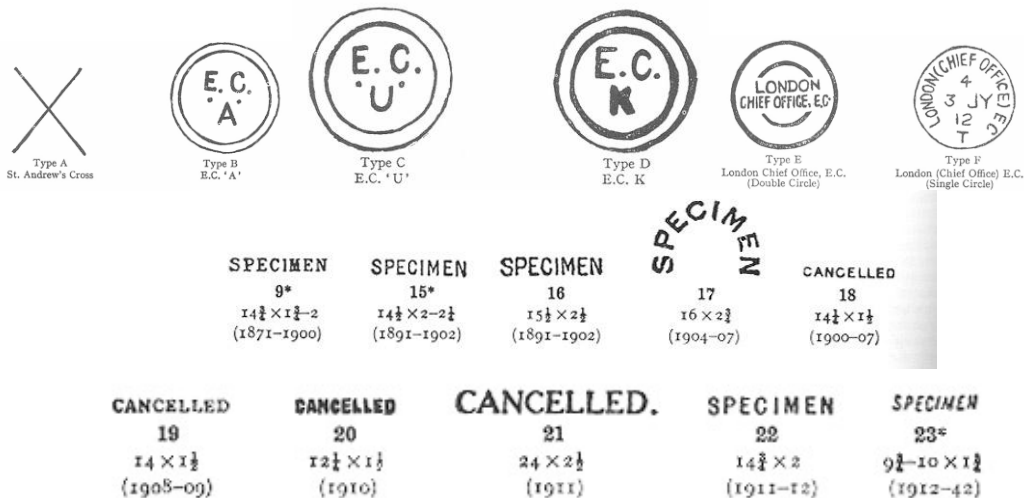

Booklet Panes Checklist

Great Britain

King Edward VII – 1902 ½d Blue Green Perf 14 DeLa Rue Booklet Pane of 6					
Upright Watermark			Watermark Inverted		
Specimen Cancel Type 17			Specimen Cancel Type 17		
Specimen Cancel Type 22			Cancelled St. Andrews Cross Type A		
Cancelled St. Andrews Cross Type A			Cancelled 'E.C.A.' Type B		
Cancelled 'E.C.A.' Type B			Cancelled 'E.C.U.' Type C		
Cancelled 'E.C.U.' Type C			Cancelled 'E.C.K.' Type D		
Cancelled 'E.C.K.' Type D					
King Edward VII – 1904 ½d Yellow Green Perf 14 DeLa Rue Booklet Pane of 5 with 1 Green St. Andrews Cross					
Upright Watermark			Watermark Inverted		
Specimen Cancel Type 17			Specimen Cancel Type 17		
Specimen Cancel Type 22			Cancelled St. Andrews Cross Type A		
Cancelled St. Andrews Cross Type A			Cancelled 'E.C.A.' Type B		
Cancelled 'E.C.A.' Type B			Cancelled 'E.C.U.' Type C		
Cancelled 'E.C.U.' Type C			Cancelled 'E.C.K.' Type D		
Cancelled 'E.C.K.' Type D					
Cancelled "London Chief Office – EC Type E					