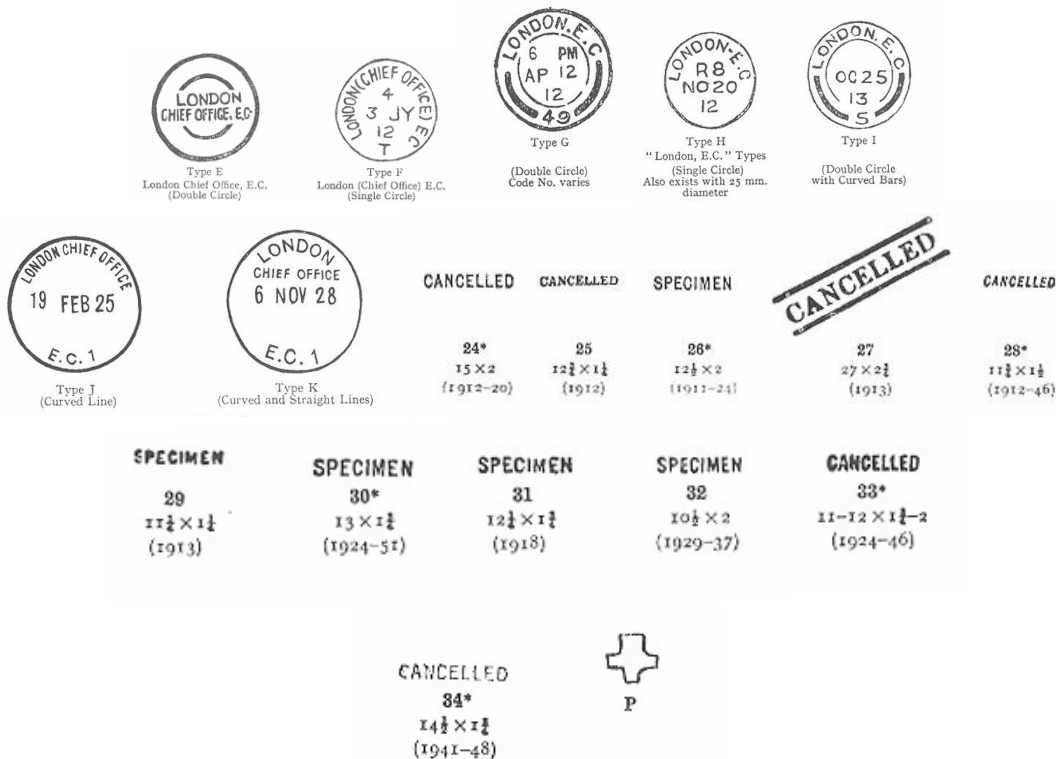

Great Britain Booklet Panes Checklist

King George V – 1924 1d Red Wmk. Block Cypher Booklet Pane of 6 (from Waterlow Booklets BB12, BB24, BB33/34, BB22) (from Harrison Booklets BB14, BB26, BB35)				
Upright Watermark			Watermark Inverted	
“Specimen” Type 23			“Specimen” Type 23	
“Specimen” Type 30			“Specimen” Type 30	
“Cancelled” Type 24			“Cancelled” Type 28	
“Cancelled” Type 28			“Cancelled” Type 28P	
“Cancelled” Type 28P			“Cancelled” Type 33	
“Cancelled” Type 33			“Cancelled” Type 33P	
“Cancelled” Type 33P			Cancelled ‘London, EC’ Type I	
Cancelled ‘London, EC’ Type I			Cancelled “London Chief Office E.C” Type K in violet	
Cancelled “London Chief Office E.C”, Type J in violet				
Cancelled “London Chief Office E.C” Type K in violet				