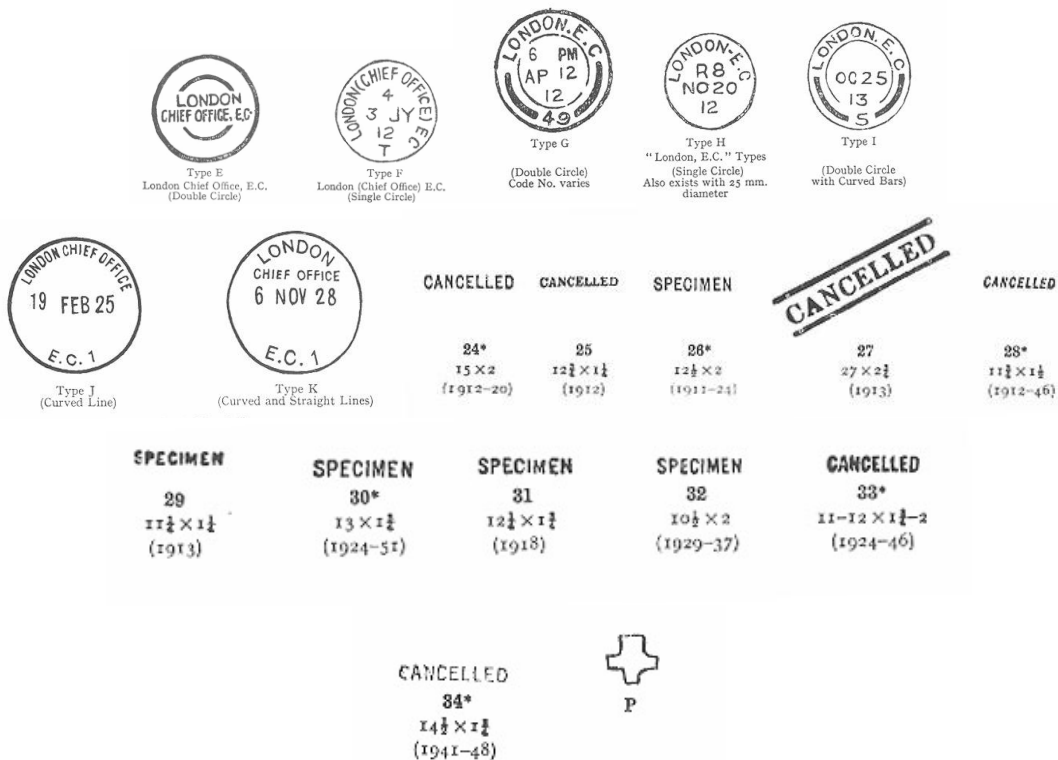

Great Britain Booklet Panes Checklist

King George V – 1924 1½d Red Brown Wmk. Block Cypher Booklet Pane of 6					
Upright Watermark			Watermark Inverted		
“Specimen” Type 23			“Specimen” Type 23		
“Specimen” Type 30			“Specimen” Type 30		
“Cancelled” Type 24			“Cancelled” Type 28		
“Cancelled” Type 28			“Cancelled” Type 28P		
“Cancelled” Type 28P			“Cancelled” Type 33		
“Cancelled” Type 33			“Cancelled” Type 33P		
“Cancelled” Type 33P			Cancelled ‘London, EC’ Type I		
Cancelled ‘London, EC’ Type I			Cancelled “London Chief Office E.C” Type K in violet		
Cancelled “London Chief Office E.C”, Type J in violet					
Cancelled “London Chief Office E.C” Type K in violet					

More check lists available at: <http://www.thekingsstamps.com/checklists.html>