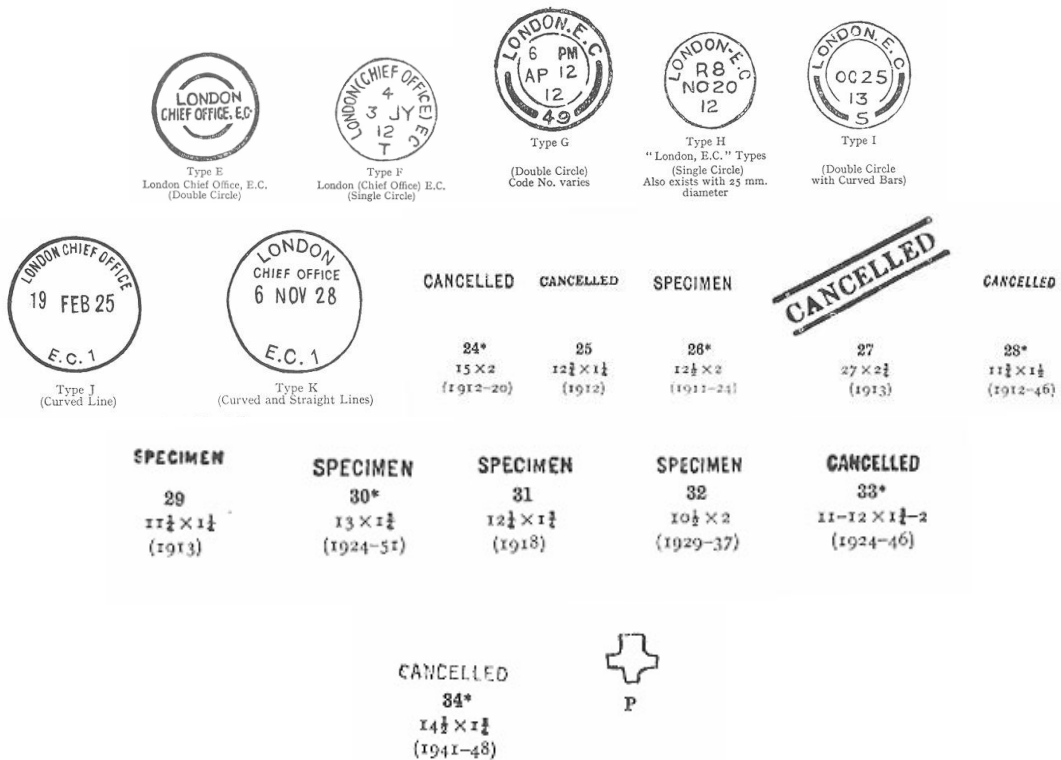

Great Britain Booklet Panes Checklist

King George V – 1924 1½d Red Brown Wmk. Block Cypher Booklet Pane of 6 with Advertising Labels 2 labels in black or green, 4 stamps (Waterlow BB12, BB33/34)					
Upright Watermark			Watermark Inverted		
Watermark Sideways					
“Specimen” Type 23			“Specimen” Type 23		
“Specimen” Type 30			“Specimen” Type 30		
“Cancelled” Type 24			“Cancelled” Type 28		
“Cancelled” Type 28			“Cancelled” Type 33P		
“Cancelled” Type 33P			“Cancelled” Type 33		
“Cancelled” Type 33			Cancelled ‘London, EC’ Type I		
Cancelled ‘London, EC’ Type I					
Cancelled “London Chief Office E.C.” Type K in violet					
Cancelled “London Chief Office E.C”, Type J in violet					

More check lists available at: <http://www.thekingsstamps.com/checklists.html>