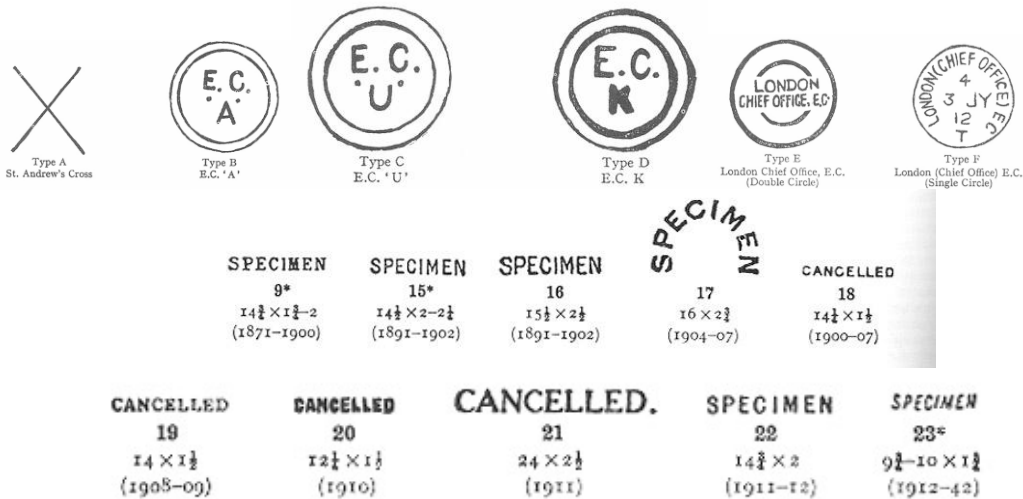

Booklet Panes Checklist

Great Britain

King Edward VII – 1911 ½d Yellow Green Perf 14 Harrison Booklet Pane of 6				
Upright Watermark			Watermark Inverted	
Cancelled ‘London Chief Office, EC Type E			Specimen Cancel Type 22	
			Cancelled ‘London Chief Office, EC Type E	

King Edward VII – 1911 ½d Yellow Green Perf 14 Harrison Booklet Pane of 5 with 1 Green St. Andrews Cross				
Upright Watermark			Watermark Inverted	
Cancelled ‘London Chief Office – EC Type E			Specimen Cancel Type 17	
			Cancelled ‘London Chief Office, EC Type E	