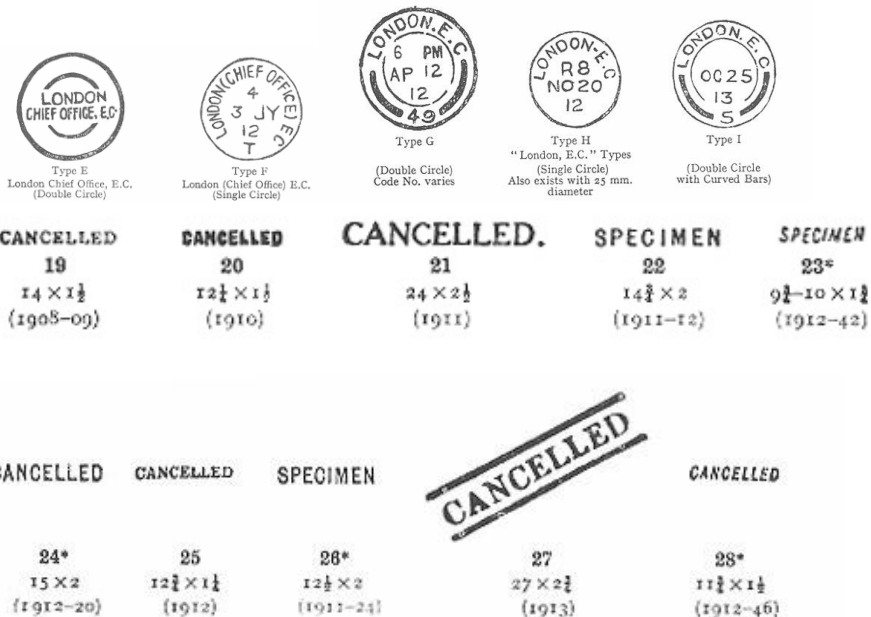

Great Britain Booklet Panes Checklist

King George V – 1911 1d Red Booklet Pane of 6 (from BB1/2)					
Upright Watermark			Watermark Inverted		
Cancelled ‘London Chief Office, EC’ Type E			Cancelled ‘London Chief Office, EC’ Type E		
Cancelled ‘London Chief Office EC’ Type F			Cancelled ‘London Chief Office EC’ Type F		
Cancelled ‘London, EC’ Type G			Cancelled ‘London, EC’ Type G		
King George V – 1912 1d Scarlet Booklet Pane of 6 (from BB1/2)					
Upright Watermark			Watermark Inverted		
Specimen Cancel Type 22			Specimen Cancel type 22		
Analine Scarlet			Analine Scarlet		
King George V – 1912 1d Scarlet (Shades Booklet Pane of 6 (from BB3/5)					
Upright Watermark			Watermark Inverted		
Specimen Cancel Type 22			Specimen Cancel Type 22		
Cancelled ‘London, EC’ Type H			Cancelled ‘London, EC’ Type H		
Specimen Cancel Type 26			Specimen Cancel Type 26		
Cancelled ‘London, EC’ Type I					