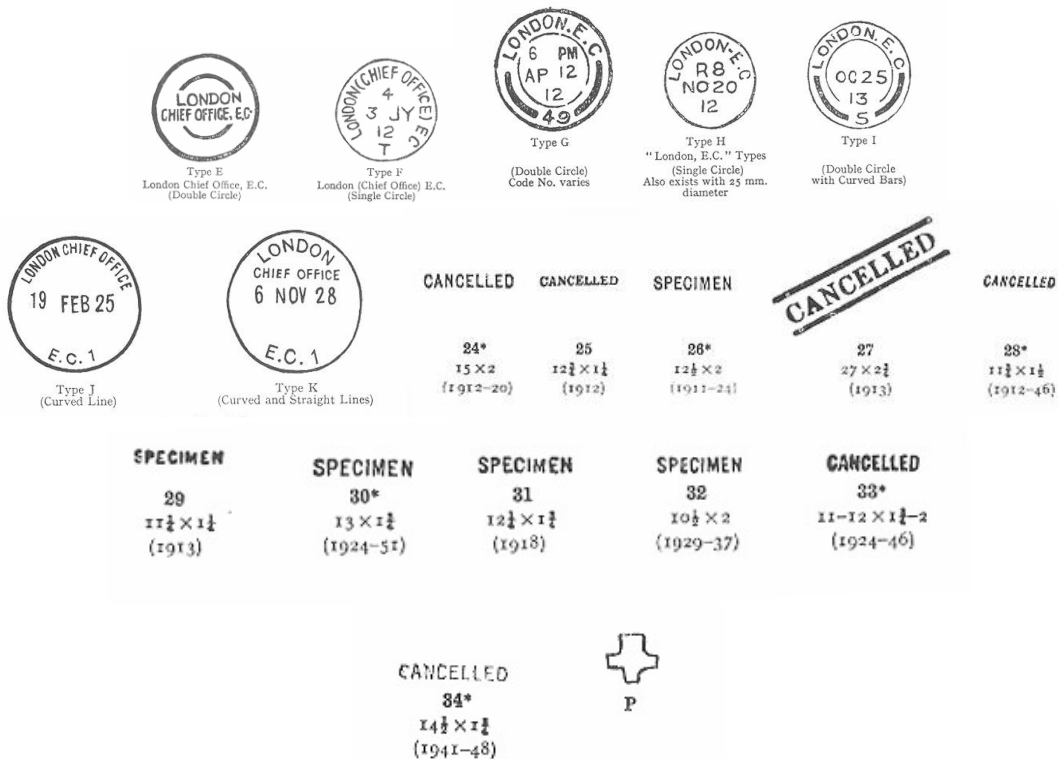

Great Britain Booklet Panes Checklist

King George V – 1924 ½d Green Wmk. Block cypher Booklet Pane of 6 (from Waterlow Booklets BB12, BB24, BB33/34, BB22) (from Harrison Booklets BB14, BB26, BB35)				
Upright Watermark			Watermark Inverted	
“Specimen” Type 23			“Specimen” Type 23	
“Specimen” Type 30			“Specimen” Type 30	
“Cancelled” Type 24			“Cancelled” Type 28	
“Cancelled” Type 28			“Cancelled” Type 28P	
“Cancelled” Type 28P			“Cancelled” Type 33	
“Cancelled” Type 33			“Cancelled” Type 33P	
“Cancelled” Type 33P			Cancelled ‘London, EC’ Type I	
Cancelled ‘London, EC’ Type I			Cancelled “London Chief Office E.C” Type K in violet	
Cancelled “London Chief Office E.C”, Type J in violet				
Cancelled “London Chief Office E.C” Type K in violet				

More check lists available at: <http://www.thekingsstamps.com/checklists.html>